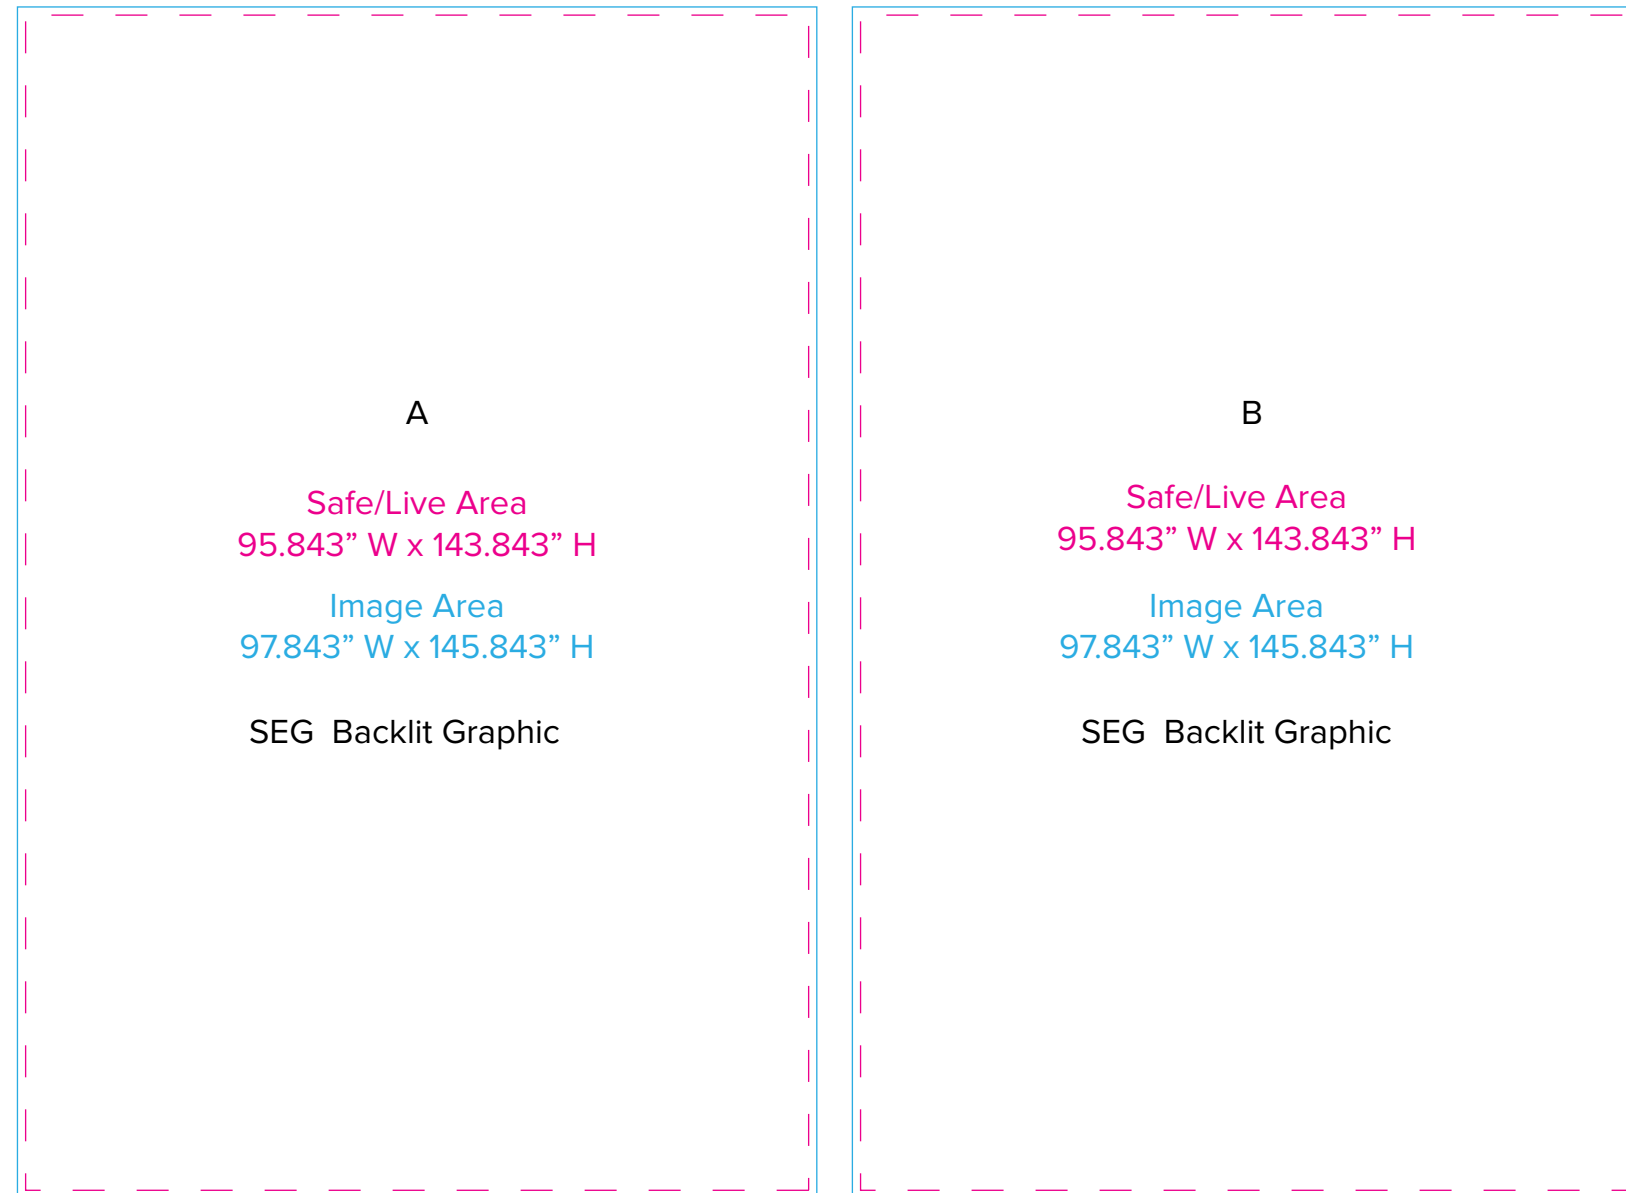

Graphic Template

Double-sided Lightbox – Backlit SEG Graphics

NOTE: All Raster Art (jpg, tiff,psd, png, etc.) must be at least 100 dpi at print size.

Standard kits are often customized. Please check with Customer Service to ensure that this template matches your specific job.